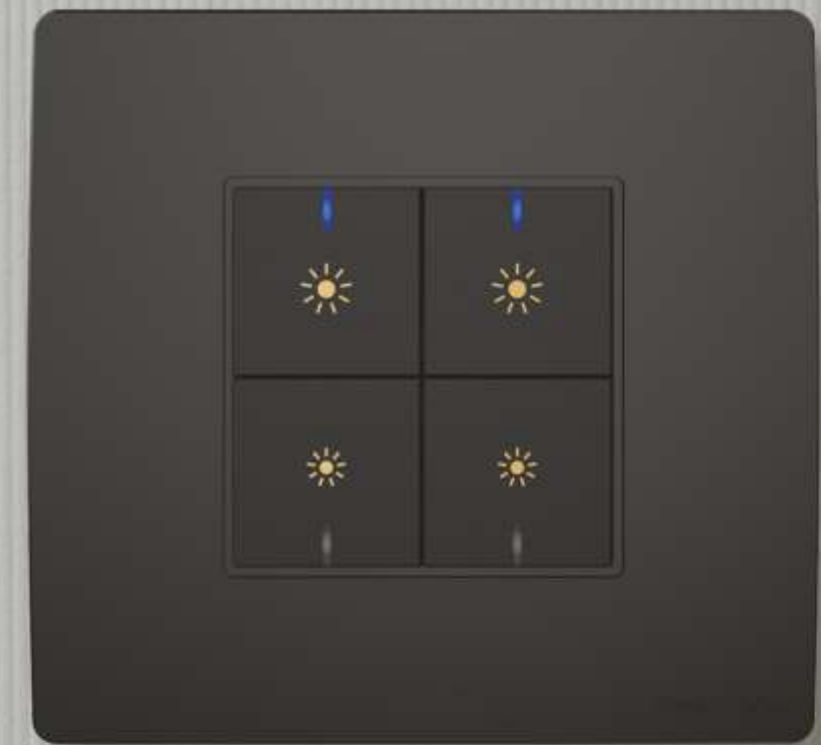

arcus™
Fine Work of Arc