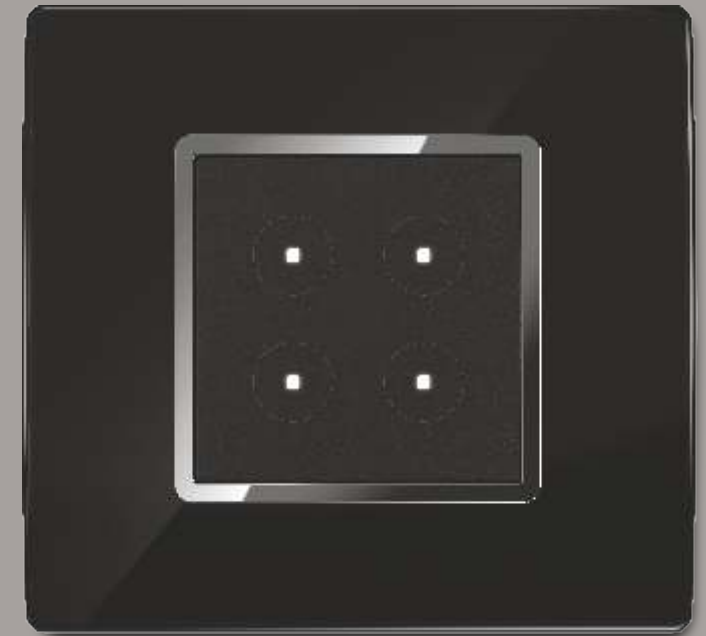

Revolutionize your home

Experience the power of cutting - edge Home Automation technology with **Arcus Home Automation**. With Arcus, we believe in exploring ideas that truly enlighten us and transform lives. The **Wi-Fi switches** allows you to control your home electrical devices from anywhere anytime via an app, touch and voice commands.