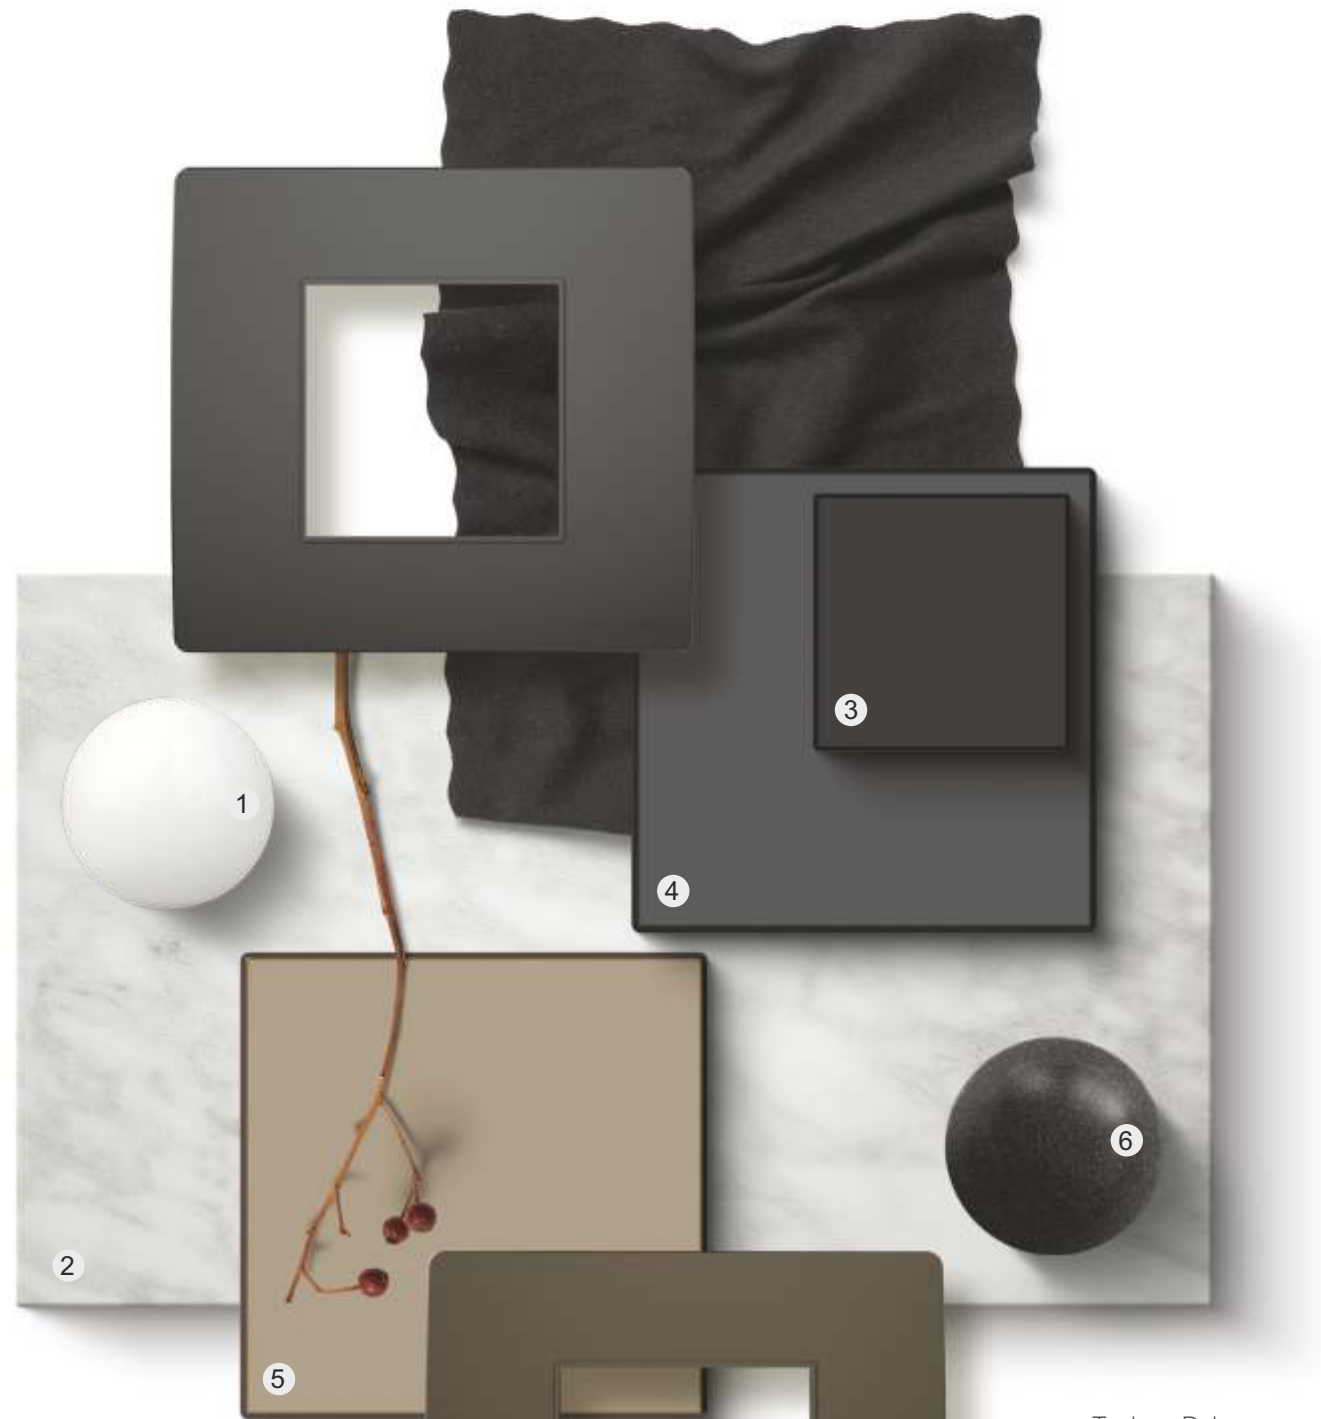

Techno Polymer

- 1 TP Arc White - T01
- 2 TP Arc White (Nickel Bezel) - T02
- 3 TP Arc Metallic Grey - T03
- 4 TP Arc Matt Gun Metal - T04
- 5 TP Arc Matt Bronze - T05
- 6 TP Arc Matt Black - T06

Techno Polymer Finishes

Made using high grade engineered plastic, available in virgin plastic colours along with painted colour variants.