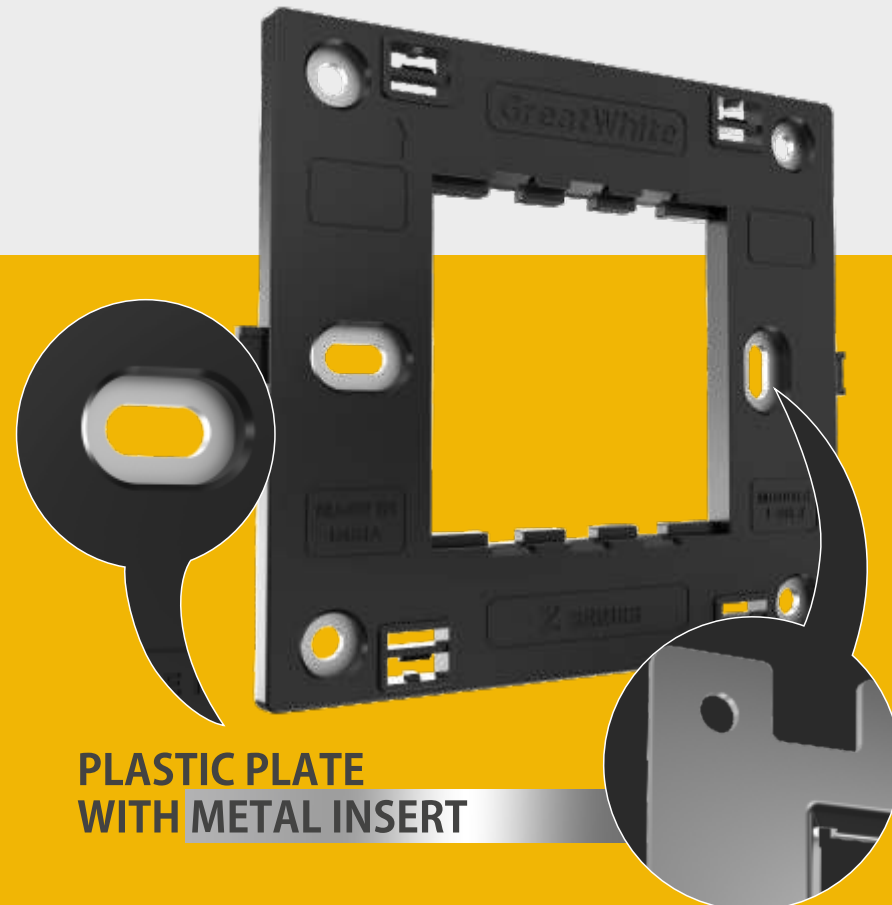

DESIGNED TO HAVE A METAL SANDWICH

GIVING OPTIMUM PERFORMANCE AGAINST BACK FORCE OF WIRE AND ENVIRONMENTAL EFFECT.

PLASTIC PLATE WITH METAL INSERT

great-white.in

Switches & Home Automation | Lighting | Fans MCB | Wires & Cables | uPVC Conduits | Sensors

Since our inception, we have been striving to provide an extraordinary lifestyle through revolutionary products in the home electrical space.

We started our journey with a vision to make comfort and luxury a reality. With passion, relentless efforts and commitment we have developed quality and innovative solutions. We are proud to be honored as the 'World's Best Brand of the year 2017-18' for South East Asia. In the year 2022, we have bagged 'The Pride of India Brands' award in the home electrical category at the Best of Bharat Awards 2022 hosted by Exchange4Media. With the latest addition we have added another feather in our cap by being awarded as the 'Most Trusted Brands Of India' as an outstanding Home electrical solution provider by Marksmen daily Group.

With extensive research and development, we have developed products that are a perfect blend of design and technology. All GreatWhite products are crafted to perfection at our two state of the art manufacturing facilities that are over 2,00,000 sq. ft. and 3,00,000 sq. ft. respectively. To provide an extraordinary lifestyle, we have developed revolutionary products like new age Switches, LEDs, Fans, Home Automation, Wires & cables, Switchgears, Sensors and more.

At the heart of GreatWhite lies Innovation, luxury and passion. At GreatWhite, we leave no stone unturned to raise the quality of life and therefore, we create solutions that harmonize design and technology.

Join us in our journey of luxury indeed in the journey of Great.