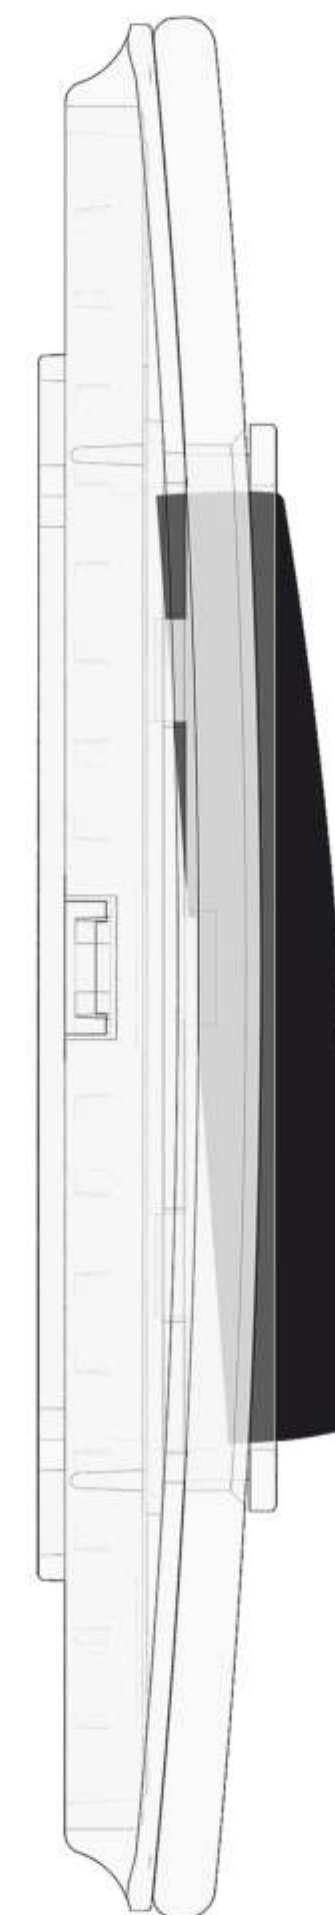

Come, discover

arcus[™]
Fine Work of Arc

The Floating Look

Artistically designed ARC-like plates with a strong under-draft. Arcus plates are nothing short of a brilliant canvas. The curve creates a stylish illusion with all four corners suspended from the wall. Hence – The Floating Look. A stunning view that echoes brilliance and creates a stylish illusion, almost floating on the wall.