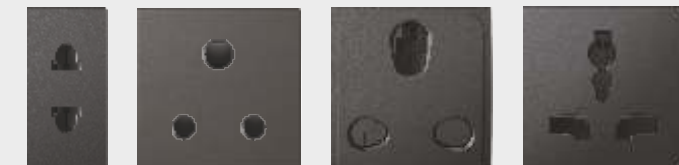

34401-BK 34402-BK-I 34403-BK 34404-BK