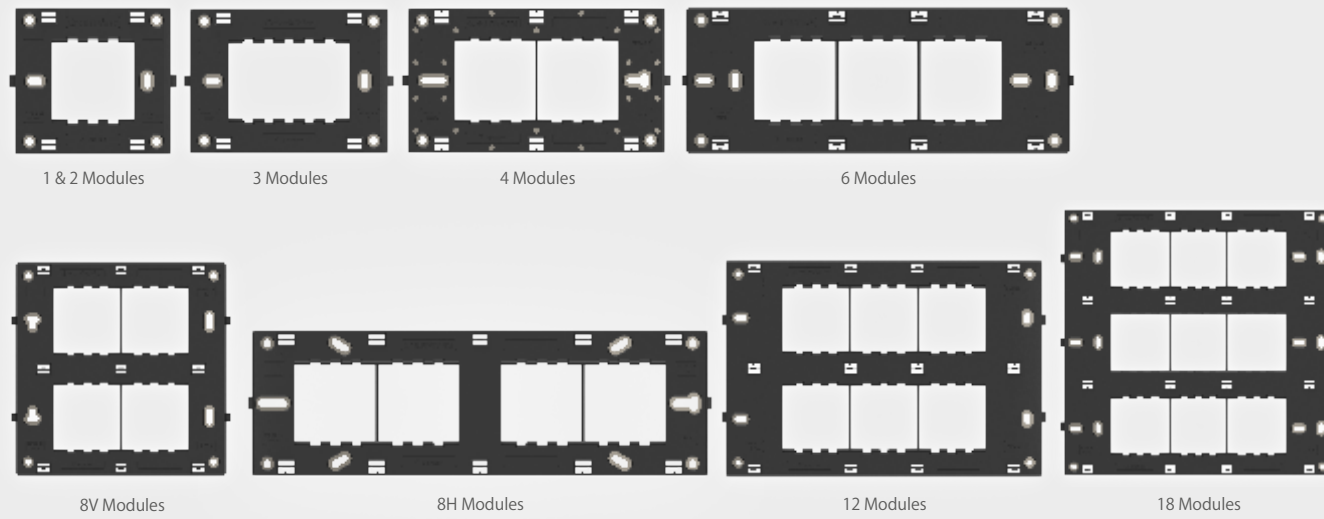

Z-SERIES SUPPORT FRAME

Z-SERIES SUPPORT FRAME

MODULE ▶	1M & 2M	3M	4M	6M	8V M	8H M	12M	18M
DESCRIPTION ▶	1M / 2M Z Series Support Frame	3M Z Series Support Frame	4M Z Series Support Frame	6M Z Series Support Frame	8M Z Series Support Frame (Vertical)	8M Z Series Support Frame (Horizontal)	12M Z Series Support Frame	18M Z Series Support Frame
CODE ▶	35501-Z	35503-Z	35504-Z	35506-Z	35508-Z	35528-Z	35512-Z	35518-Z
MRP ₹ ▶	158.00	216.00	237.00	300.00	395.00	395.00	543.00	685.00
PKG ▶	20	20	20	20	10	10	10	10