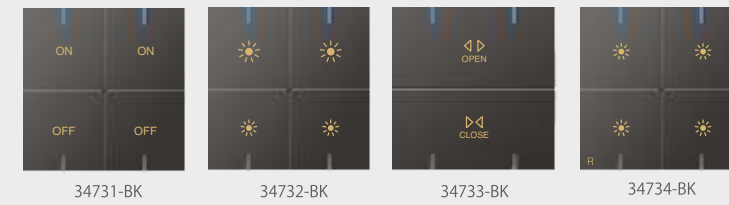

arcus™
homeautomation

Home Automation HSN CODE: 8536

CODE	DESCRIPTION	MRP	PKG
33731-WH	34731-BK 2 Channel Relay Switch	***	*** 01
33732-WH	34732-BK 2 Channel Dimming Switch	***	*** 01
33733-WH	34733-BK Curtain Motor Controller	***	*** 01
33734-WH	34734-BK RGB Light Controller	***	*** 01
-	34735-BK IR Blaster and Learner	-	*** 01
33736-WH	- Bus Power Supply	***	- 01
33737-WH	34737-BK Scene Controller	***	*** 01
33738-WH	34738-BK Scene Controller With Bus Power Supply	***	*** 01
33739-WH	34739-BK Scene Controller With Occupancy sensors Input	***	*** 01
33740-WH	- Scene Controller - Third Party Coupler	***	- 01
33741-WH	34741-BK Door Latch Controller	***	*** 01

*** Prices Available on Request

Wi-Fi enabled Touch Switches HSN CODE: 8536

34711-BK	2 Gang 1 Way Smart Touch Switch	***	*** 04
34712-BK	4 Gang 1 Way Smart Touch Switch	***	*** 04
34714-BK	2 Gang 2 Way Smart Touch Switch	***	*** 04
34724-BK	20A Smart Switch	***	*** 04
34716-BK	Smart Fan Regulator	***	*** 04
34717-BK	Smart Light Dimmer	***	*** 04
34723-BK	Smart Curtain Switch	***	*** 04
34718-BK	IR Blaster (Universal Wi-Fi Remote)	-	- 01

Touch Switches (without Wi-Fi) HSN CODE: 8536

34712-BK	DND/MMR/Bell-Outside 2M	***	04
34722-BK	DND/MMR/Bell-Inside 2M	***	04
34715-BK	1 Gang Bell Switch	***	04