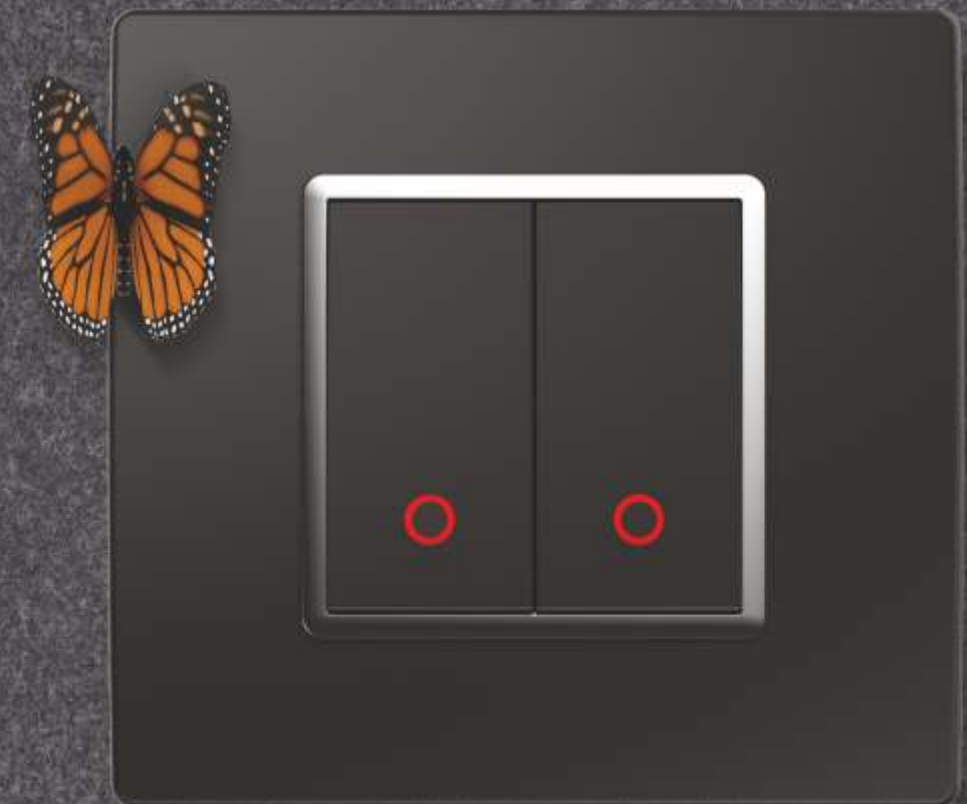

- 1 Glass ARC White (Nickel Bezel)-G21
- 2 Glass ARC Matt Black (Nickel Bezel)-G22
- 3 Glass ARC Matt Blush (Nickel Bezel)-G23
- 4 Glass ARC Glossy Black (Nickel Bezel)-G24

Liquid Glass Finishes

The sleek Liquid Glass plates enhance the decor with their elegant and stylish look. Brilliant white and classy black plates make them the perfect choice for classic and contemporary homes. Our desire to create something extraordinary comes true with Matt Blush and Matt Black Plates. Their gentle look and elegant finish are tailored to enhance the beauty of your spaces.