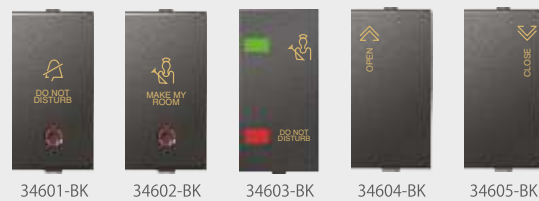

HSN: 9405

Hospitality HSN CODE: 8536

33601-WH	34601-BK DND Switch With LED	288.00	315.00 10
33602-WH	34602-BK MMR Switch With LED	288.00	315.00 10
33603-WH	34603-BK DND/MMR Indicator With LED	337.00	381.00 10
33604-WH	34604-BK "Open" Curtain Switch 2M	181.00	199.00 10
33605-WH	34605-BK "Close" Curtain Switch 2M	181.00	199.00 10
33606-WH	34606-BK Shaver Socket (3M)	3216.00	3538.00 05
33607-WH	34607-BK 32A Mechanical Key Tag	885.00	972.00 08
33608-WH	34608-BK Key Tag	166.00	182.00 40
33609-WH	34609-BK 30A Time Delay Switch	3150.00	3464.00 04

MCB Protection HSN CODE: 8536

33621-WH	34621-BK 6A SP 'C' Series	428.00	471.00 10
33622-WH	34622-BK 10A SP 'C' Series	428.00	471.00 10
33623-WH	34623-BK 16A SP 'C' Series	428.00	471.00 10
33624-WH	34624-BK 20A SP 'C' Series	428.00	471.00 10
33625-WH	34625-BK 25A SP 'C' Series	428.00	471.00 10
33626-WH	34626-BK 32A SP 'C' Series	428.00	471.00 10
33631-WH	34631-BK 16A DP 'C' Series	889.00	977.00 10
33632-WH	34632-BK 20A DP 'C' Series	889.00	977.00 10
33633-WH	34633-BK 25A DP 'C' Series	889.00	977.00 10
33634-WH	34634-BK 32A DP 'C' Series	889.00	977.00 10