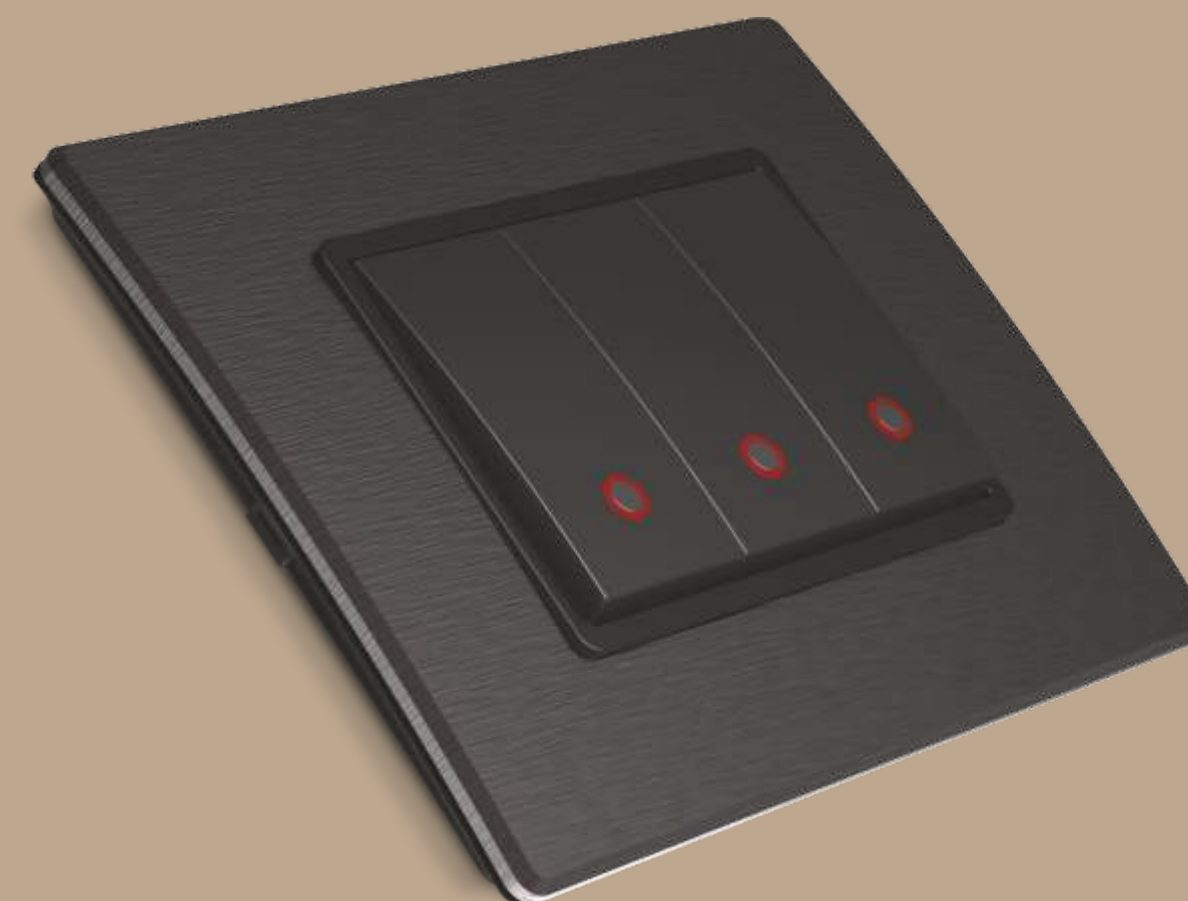

Come, discover

arcus[™]
Fine Work of Arc

The Floating Look

Artistically designed ARC-like plates with a strong under-draft. Arcus plates are nothing short of a brilliant canvas. The curve creates a stylish illusion with all four corners suspended from the wall. Hence – The Floating Look. A stunning view that echoes brilliance and creates a stylish illusion, almost floating on the wall.

Lowrise Switches

Introducing Low Rise Switch Mechanism (LRSM) - Arcus switch mechanism is completely re-engineered to reduce the switch-knob rise whilst in on/off position giving it a more seamless look and reduces the protrusion.

Arcus switches come with Silent Rocker Mechanism (SRM) that considerably reduces the click (on/off) sound.

The Bezel Oomph

ARCUS plates enhance its beauty and exclusivity. Each with a bezel that gives it an exquisite effect. Whatever the décor, whichever the style and for every ambience, there is a perfect bezel to compliment it. Presenting three bezels to choose from.

Black Painted bezel: The Total Look

Black is timeless, classy and enigmatic. Black bezel enhances the switch and accessories. Whatever your choice, each creation is set to change the look of your wall.