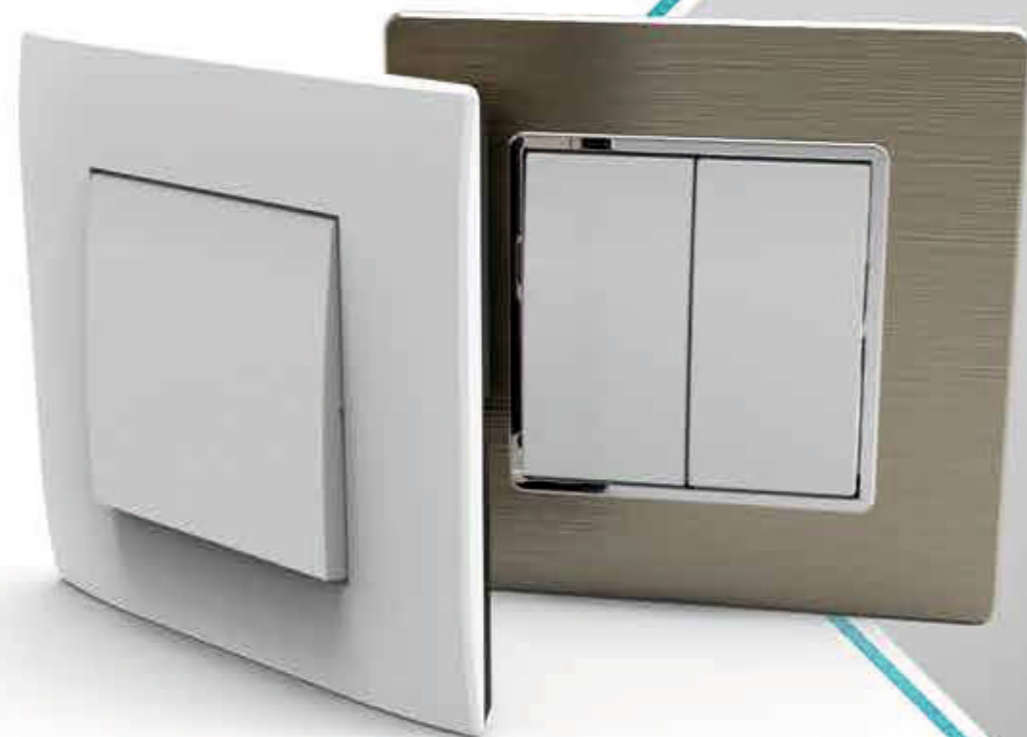

ARCUS

INDEX

Arcus Recta	13
Arcus Ronda	15
Arcus Modules	17
Arcus Plates	19

Welcome to the
World of

arcus

Welcome to a world where imagination knows no bounds. Unlimited possibilities with an unparalleled choice of materials finishes, textures and colours are sure to captivate your senses.